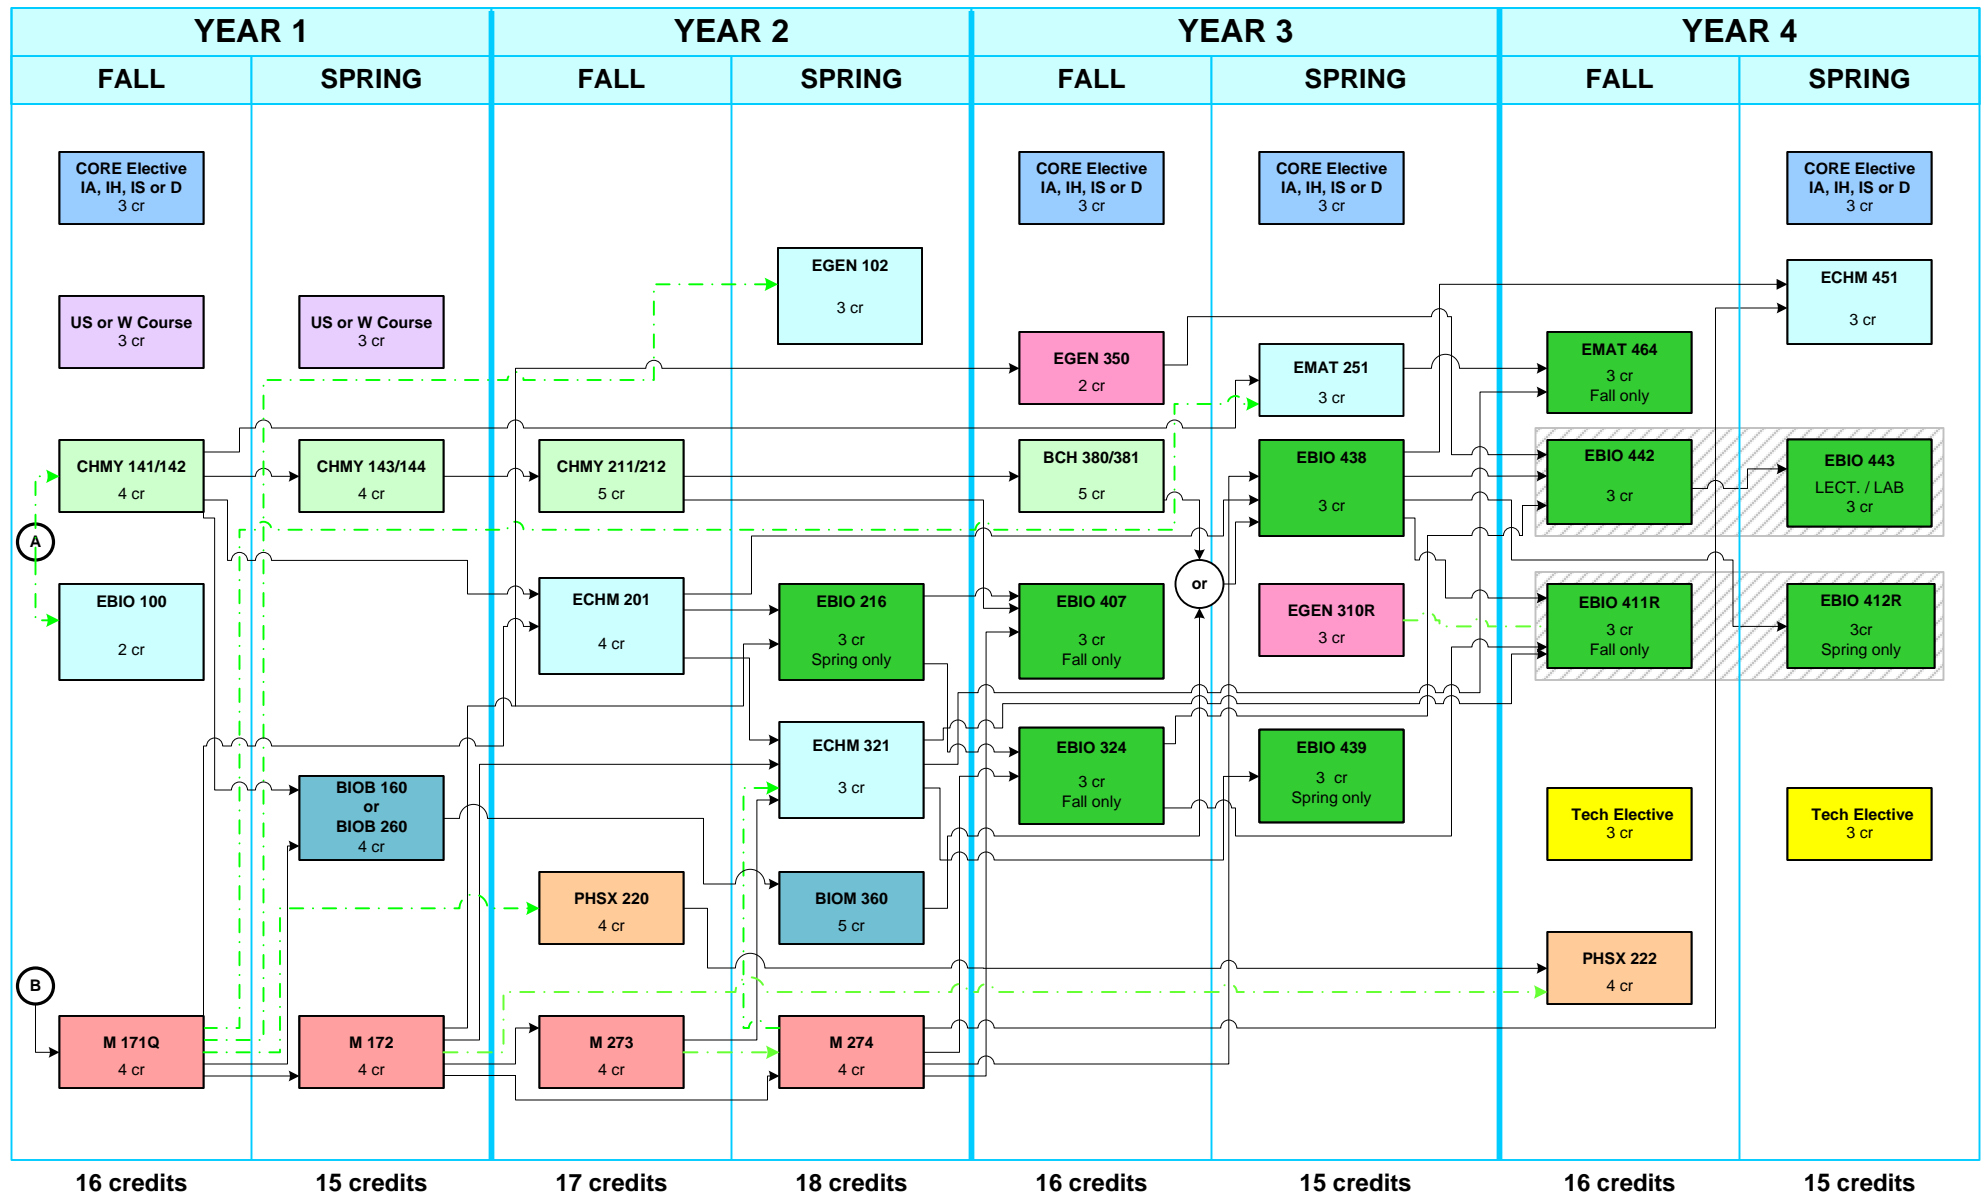

# Biological Engineering Prerequisite Flowchart – M 171Q start

2023-2024 Catalog

(A) M 151Q co-requisite

Pre-Requisite

Co-Requisite

(B) Math Placement Exam

NOTE: This flowchart has been reviewed and updated, but there could still be errors. Please report any errors to Abbie Richards.

A hatched box indicates courses which should be taken in sequence.